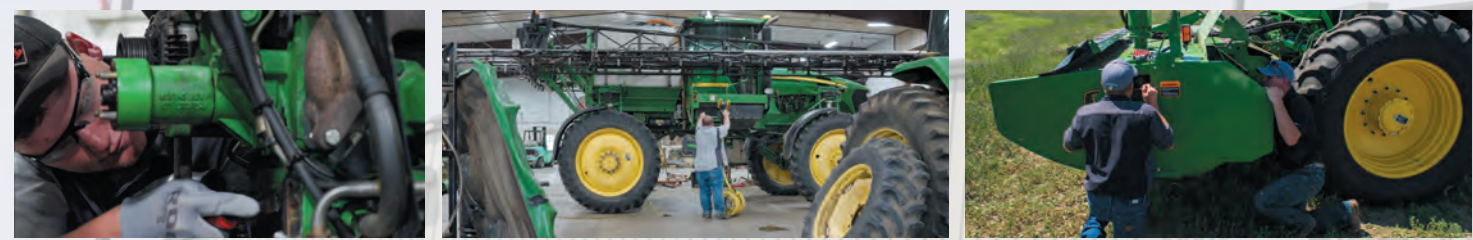

- **21** full-time road service truck vehicles
- **11** semi-trucks with multiple trailers for bringing equipment to and from the farmsite/field for in shop repairs
- **1** semi-truck/trailer for container bulk oil pickup and delivery to our stores
- **5** pickup truck/trailers for bulk oil and antifreeze delivery
- **4** full-service radiator repair locations